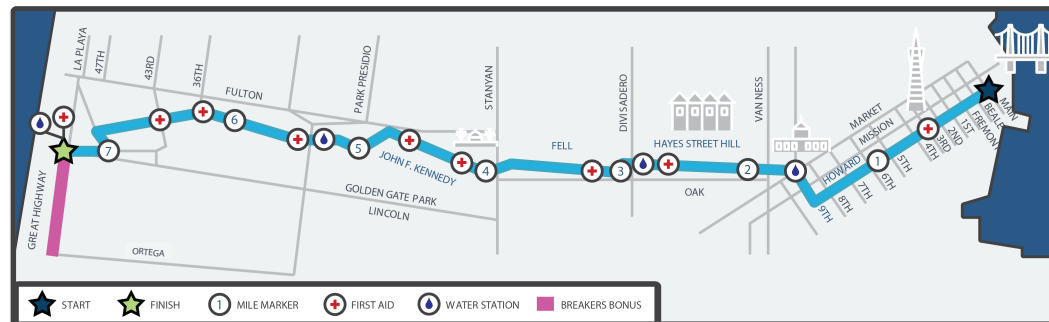

5/19/24 5:00 AM TO 5/19/24 4:00 PM
CABRILLO ST. FROM 46TH TO LA PLAYA
BALBOA ST. FROM 46TH TO GREAT HIGHWAY
POINT LOBOS AVE. FROM 48TH TO GREAT HIGHWAY

5/19/24 6:00 AM TO 5/19/24 11:00 AM
HOWARD ST. FROM 3RD TO 9TH
9TH STREET FROM HOWARD TO MARKET

5/19/24 6:00 AM TO 5/19/24 12:30 PM
HAYES ST. FROM MARKET TO DIVISADERO

5/19/24 6:00 AM TO 5/19/24 2:00 PM
FELL ST. FROM DIVISADERO TO STANYAN

GOLDEN GATE PARK CLOSURES

5/19/24 3:00 AM TO 5/19/24 4:00 PM
BERNICE RODGERS WAY FROM JFK TO MLK
CHAIN OF LAKES ST. FROM FULTON TO LINCOLN
JFK DR. FROM STANYAN TO GREAT HIGHWAY
TRANSVERSE DR. FROM MLK TO CROSSOVER
30TH AVE. FROM FULTON TO JFK
36TH AVE. FROM FULTON TO JFK

5/18/24 9:00 PM TO 5/19/24 2:00 PM
47TH AVE. FROM FULTON TO JFK

5/18/24 9:00 PM TO 5/19/24 4:00 PM
MLK DR. FROM BERNICE RODGERS WAY TO
LINCOLN

BAY TO BREAKERS

MAY 19, 2024 | 8:00 AM
WWW.BAYTOBREAKERS.COM

JOIN US ON RACE DAY!

USE PROMO CODE POSTCARD24
FOR \$5 OFF YOUR REGISTRATION

COURSE MAP

BAY TO BREAKERS

MAY 19, 2024 | 8:00 AM

WWW.BAYTOBREAKERS.COM

Prsrt Std
US Postage
Paid
San Francisco, CA
Permit No. 5

RACE DAY HOTLINE